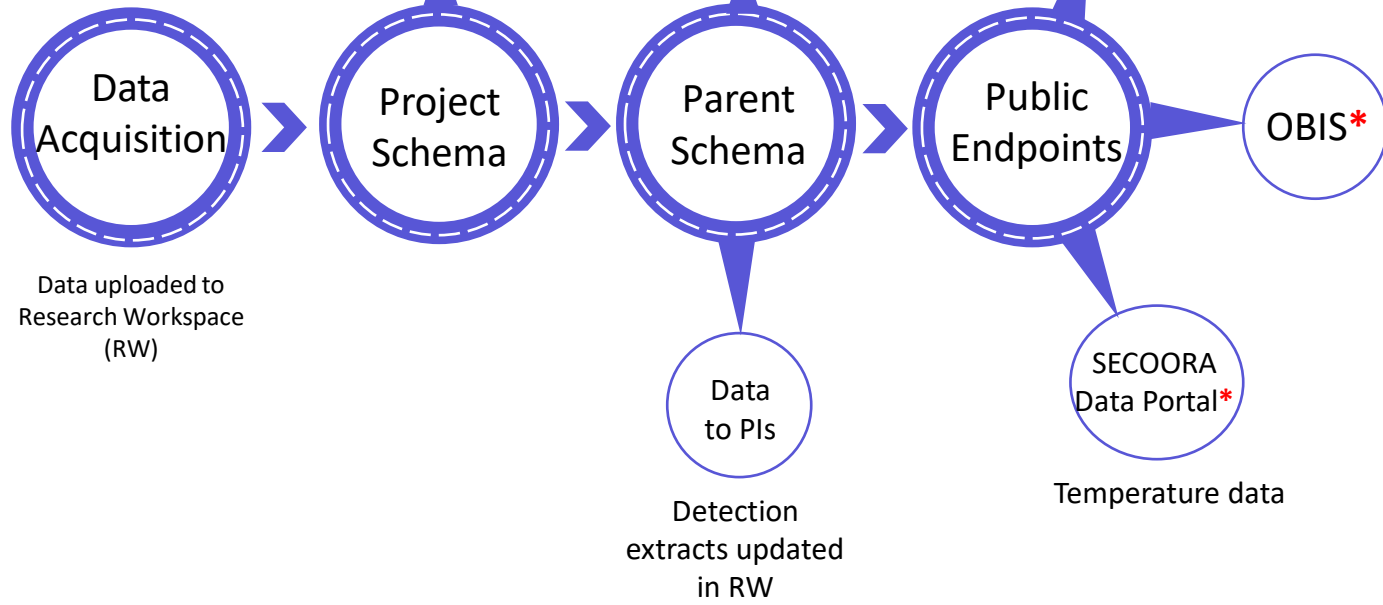

Project count: 191
Researchers: 302
Institutions: 61

Detections are crossmatched within the node, between compatible nodes, and with partner nodes

Discretionary. Project metadata and station information.

In Partnership:

- **Offshore Wind Collaboration:** Work with partners to establish best practices for offshore wind energy projects.
- **Global Open Data Survey:** Conduct a global survey to gauge perceptions and effectiveness of open data practices.
- **Fisheries Symposium Organization:** Plan and organize a symposium at the American Fisheries Society to share insights and advancements of regional acoustic telemetry networks with the broader scientific community.