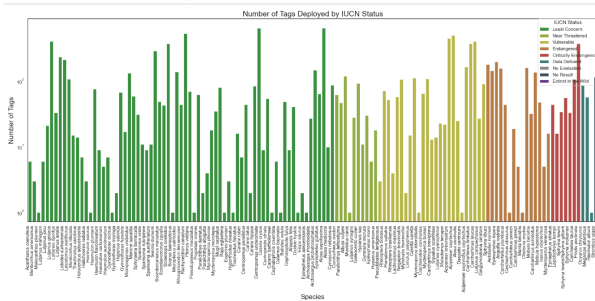

Management applications

Tags by IUCN Status