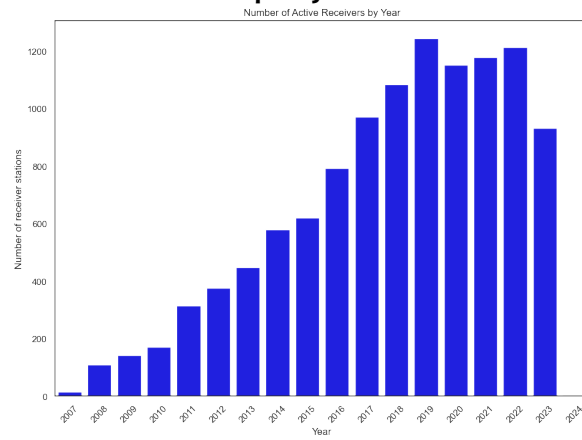

Deployments