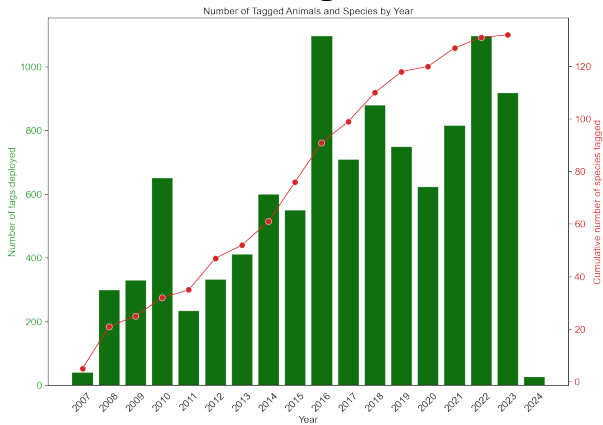

FAST FACTS

The FACT Network

Joy Young, PhD

Overview: The FACT Network

The FACT Node

Total detections: 316 million
154.7 million matched to animals

Tags: 10,264 (total)
3,375 (active)
Species count: 132

Stations: 2,614 (total)
1,196 (active)

Project count: 191
Researchers: 302
Institutions: 61

Detections are crossmatched within the node, between compatible nodes, and with partner nodes

Discretionary. Project metadata and station information.

Visit Us!
<https://secoora.org/fact/>

Follow us!

Tag us!
@FACT_Network

Accomplishments

Database growth

Tags

Deployments

Management applications