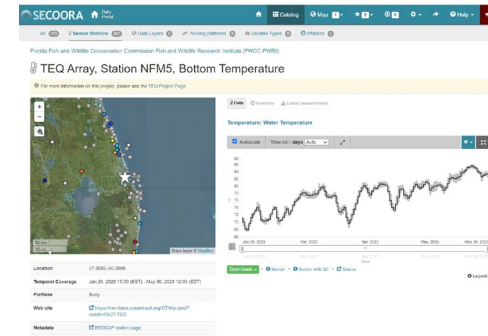

Tags by IUCN Status

In-person meeting

Public endpoints for data

SECOORA

OBIS

Moorings of opportunity

Equipment loaner program

Visit Us!
<https://secoora.org/fact/>